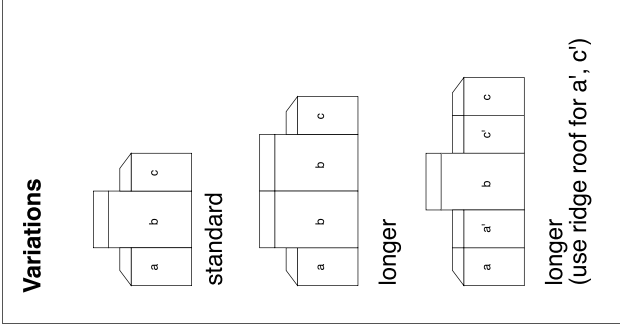

**IanH's 6 mm scale wargame buildings: Cognac shops 1**

Model based on photographs of building in Cognac, France.  
 See [www.russeilhayward.pwp.blueyonder.co.uk/wargames/ch1.html](http://www.russeilhayward.pwp.blueyonder.co.uk/wargames/ch1.html) for instructions.  
 Copyright 2005 Ian Hayward.  
 Permission is given to copy, print, and distribute for private use, but not for commercial use.