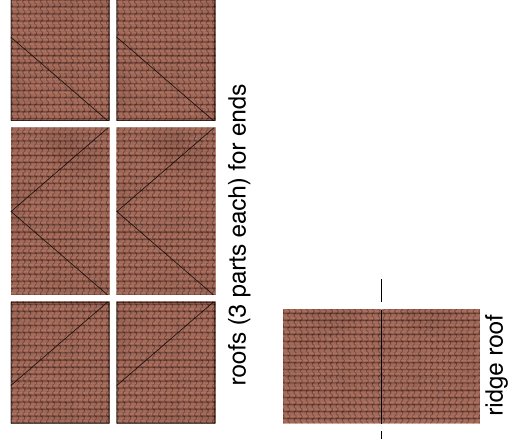

**IanH's 6 mm scale wargame buildings: Cognac shops 1**

Model based on photographs of building in Cognac, France.  
 See [www.russeilhayward.pwp.blueyonder.co.uk/wargames/ch1.html](http://www.russeilhayward.pwp.blueyonder.co.uk/wargames/ch1.html) for instructions.  
 Copyright 2005 Ian Hayward.  
 Permission is given to copy, print, and distribute for private use, but not for commercial use.