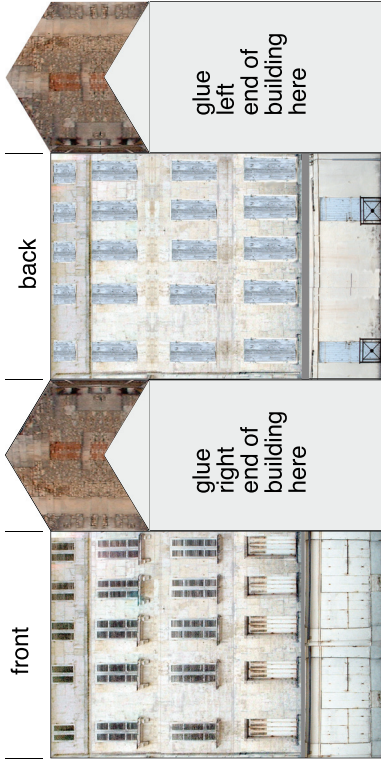

**IanH's 6 mm scale wargame buildings: Cognac shops 1**

Model based on photographs of building in Cognac, France.  
 See [www.russeilhayward.pwp.blueyonder.co.uk/wargames/ch1.html](http://www.russeilhayward.pwp.blueyonder.co.uk/wargames/ch1.html) for instructions.  
 Copyright 2005 Ian Hayward.  
 Permission is given to copy, print, and distribute for private use, but not for commercial use.

**Notes**

Chimneys etc. can be added from plastic rod.  
 Roofs often look better with a thin plastic rod glued to the ridge(s).